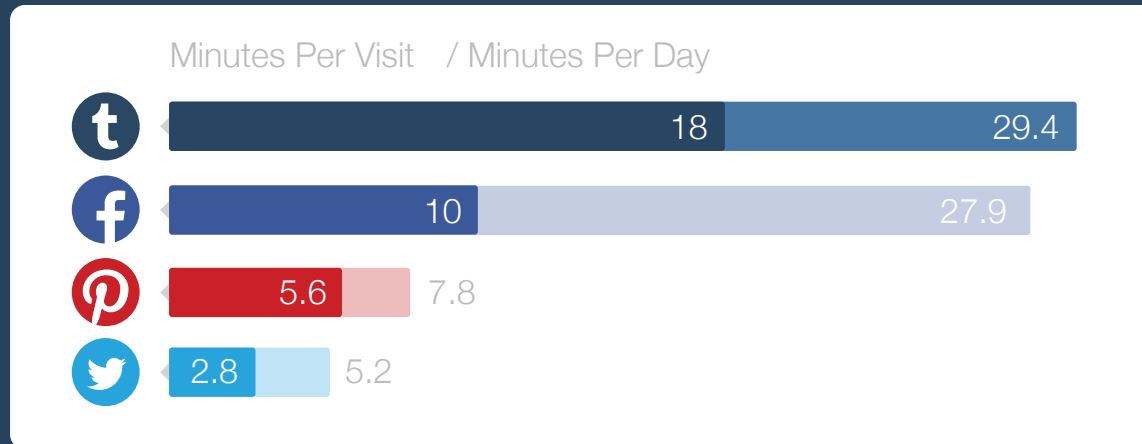

polyvinylrecords

50%
Female

50%
Male

Source: Comscore, Tumblr Internal Data.

Average Time Spent

Average Page Depth Per Day

Tumblr is

#1

in engagement

out of comScore's top 100
web properties.

Source: Comscore

50 %

more likely to go to a
political rally

2.2 x

more likely to advise others on
current events/politics

108 %