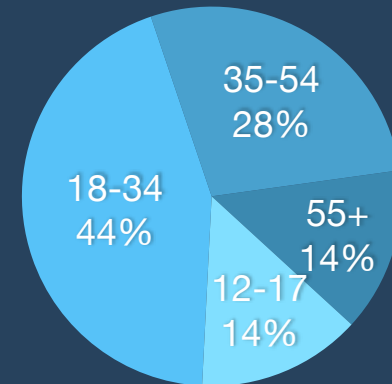

The Dashboard

A feed of stuff you love from blogs you follow, updated in real-time.

125K+
New users sign up per day

100M+
Posts per day

174M+
Monthly global uniques

Source: Comscore, Tumblr Internal Data.

@vvtelxeira:

Go on and try to tear me down. I will be rising from the ground, like a skyscraper! #NYC #sky #photooftheday #skyscraper

#NYC #New York City #Manhattan #new york #empire state building #sky #sum

19 notes

ifc trillyoloswag

[Both screaming]

Monday.

745 notes

pitchfork

Daft Punk by Nabil.

#Daft Punk

1,672 notes

polyvinylrecords

50%
Female

50%
Male

Source: Comscore, Tumblr Internal Data.

Average Time Spent

Average Page Depth Per Day

Tumblr is

#1