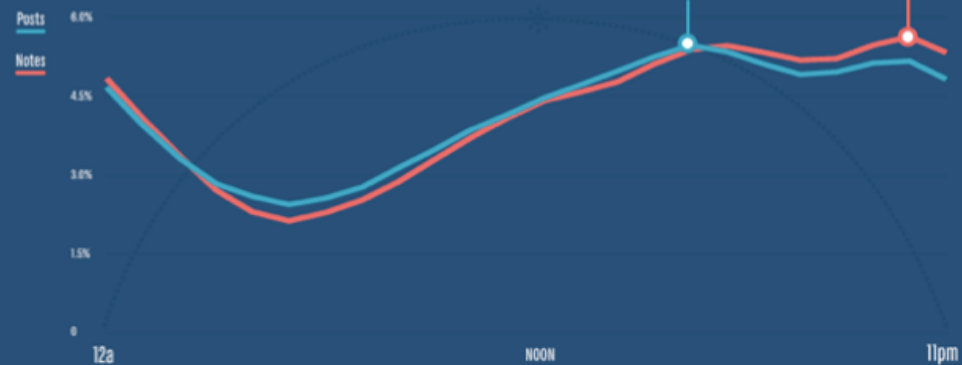

- Irreverence is godliness (aka have fun & be flexible)

- Be a good Tumblr citizen

Speak Dash - Nights & Wkends

BY DAY

Nights

42% of all activity happens from 5pm to 1am.

10pm on Wednesday sees the most notes.

Weekends

Saturday and Sunday are the most active days.

4pm on Sunday sees most original posts.

BY THE HOUR

Source: Union Metrics Custom Study 2013
Check out UM for Tumblr:

Speak Dash - Always Be Tagging

The image shows the Tumblr mobile app interface during a post creation process. At the top, the Tumblr logo is visible. The user's profile 'arilevine' is shown on the left. The main content area features a SoundCloud audio player for the track 'wieslawa - Kool And The Gang - Cel...'. Below the audio player is a text input field containing 'Party Time!'. Underneath the text, there are tags: '#Music #Kool and the Gang r&b'. A 'POPULAR TAGS' dropdown menu is open, displaying a list of suggested tags: '#r&b', '#r&b music', '#r&b/soul', '#r&b divas', and '#r&b singer'. The bottom of the screen shows a 'Publish' button, social media sharing icons for Twitter and Facebook, and a 'Close' button. The background is a dark blue dashboard with various navigation icons and a sidebar menu on the right.